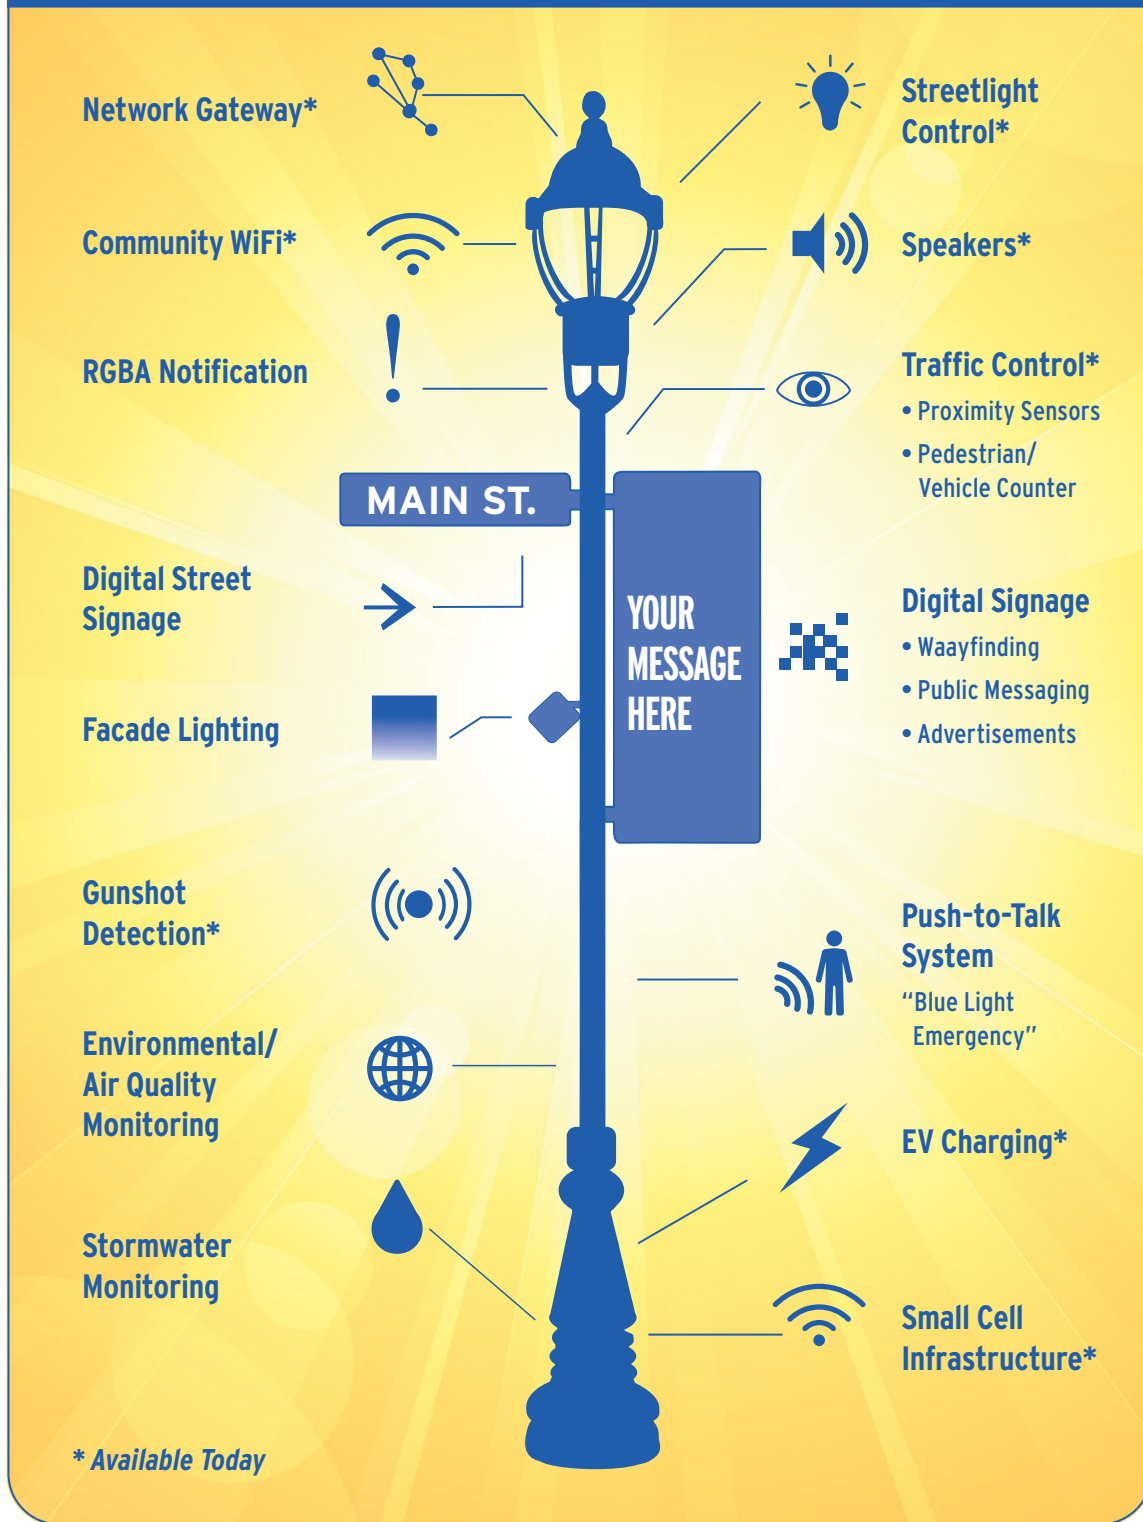

Technology we offer today and ideas we're exploring for the future.

* Available Today

Learn more and schedule a free outdoor lighting consultation.
It's as easy as flipping a switch!

tampaelectric.com/brightchoices | 813-228-1010